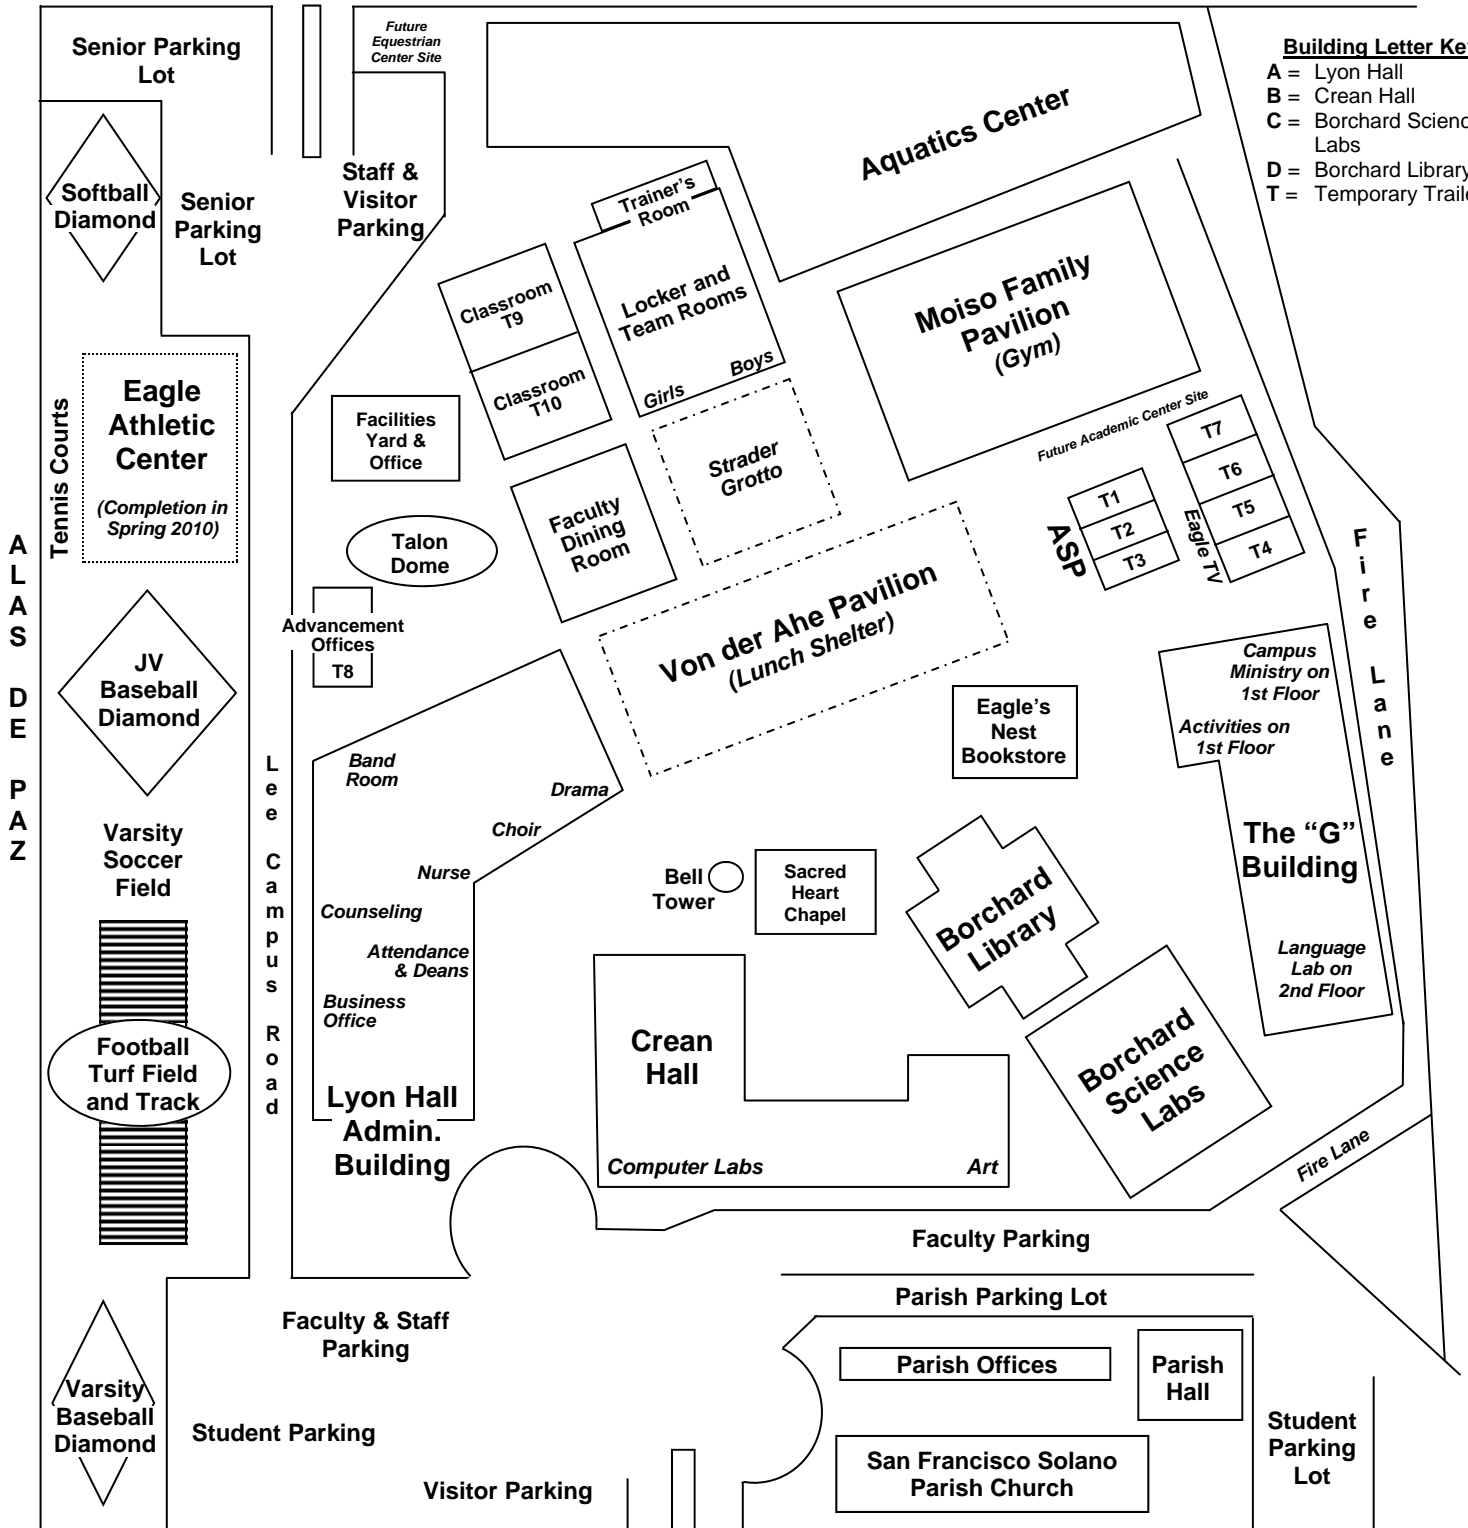

Santa Margarita Catholic High School CAMPUS MAP

22062 Antonio Parkway * Rancho Santa Margarita, CA 92688
(949) 766-6000 * FAX (949) 766-6005

Dove Canyon Gate

Map not to scale

Coto Gate

PLANO TRABUCO

Building Letter Key

- A = Lyon Hall
- B = Crean Hall
- C = Borchard Science Labs
- D = Borchard Library
- T = Temporary Trailers

ANTONIO PARKWAY