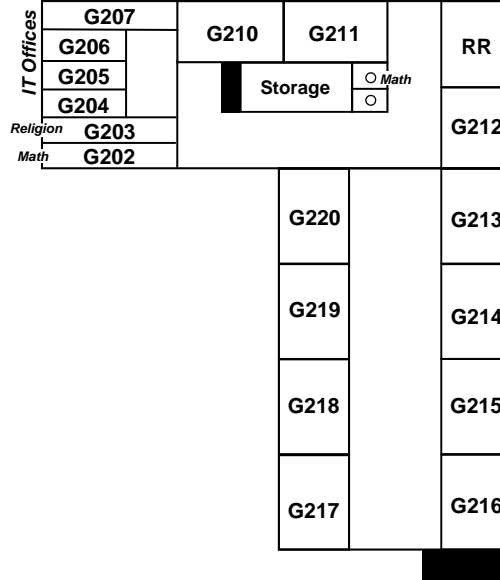

“G” Building — 2nd Floor