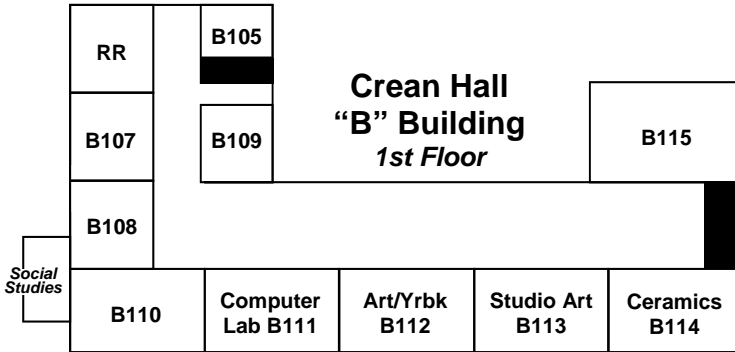

Santa Margarita Catholic High School

CLASSROOM LOCATOR

22062 Antonio Parkway * Rancho Santa Margarita, CA 92688
(949) 766-6000 * FAX (949) 766-6005

Lyon Hall Classrooms "A" Building