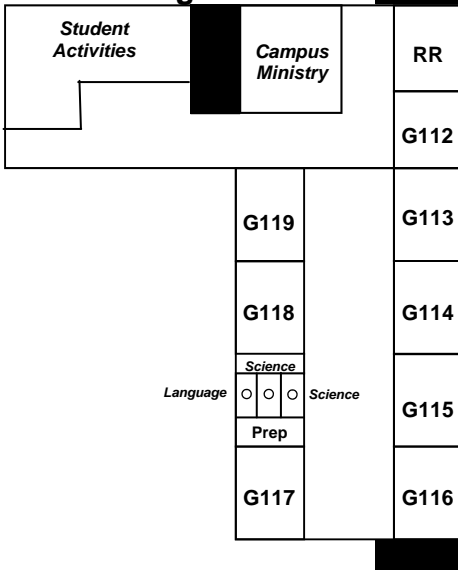

“G” Building — 1st Floor