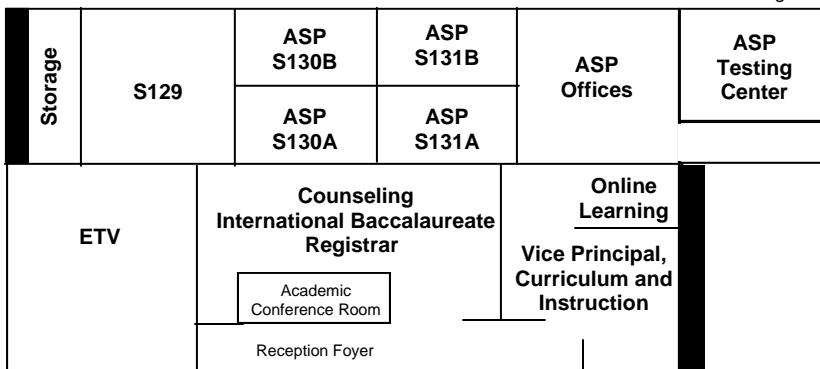

### Eagle Athletic Center "R" Building

R215 on the 2nd floor is the only student classroom in this building.  
The EAC is located at the back of campus at the far end of the Football Field.

- 1st Floor:** Trainers Office, Weight Room, and Concession Stand
- 2nd Floor:** Health Classroom R215, Eagle Athletic Center Conference Room, Football Offices, and Wrestling Center
- 3rd Floor:** Athletic Offices and Banquet Center

**“G” Building — 1st Floor**

**“G” Building — 2nd Floor**

**“G” Building  
3rd Floor**

**Academic Services Center “S” Building — 1st Floor**

*First floor classrooms and ASP are accessible from the fire lane in the back of the building.*

**Academic Services Center “S” Building — 2nd Floor**