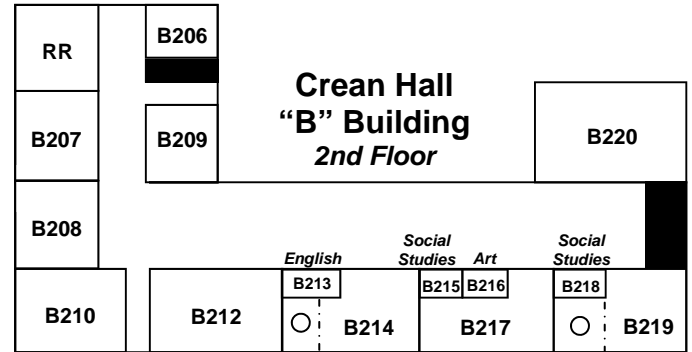

Santa Margarita Catholic High School

CLASSROOM LOCATOR

22062 Antonio Parkway * Rancho Santa Margarita, CA 92688
(949) 766-6000 * FAX (949) 766-6005

Lyon Hall Classrooms "A" Building