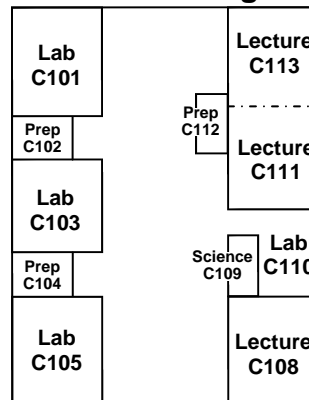

## CLASSROOM LOCATOR

22062 Antonio Parkway \* Rancho Santa Margarita, CA 92688  
(949) 766-6000 \* FAX (949) 766-6005

### Eagle Athletic Center "R" Building

R215 on the 2nd floor is the only student classroom in this building.  
The EAC is located at the back of campus at the far end of the Football Field.

- 1st Floor:** Trainers Office, Weight Room, and Concession Stand
- 2nd Floor:** Health Classroom R215, Eagle Athletic Center Conference Room, Football Offices, and Wrestling Center
- 3rd Floor:** Athletic Offices and Banquet Center