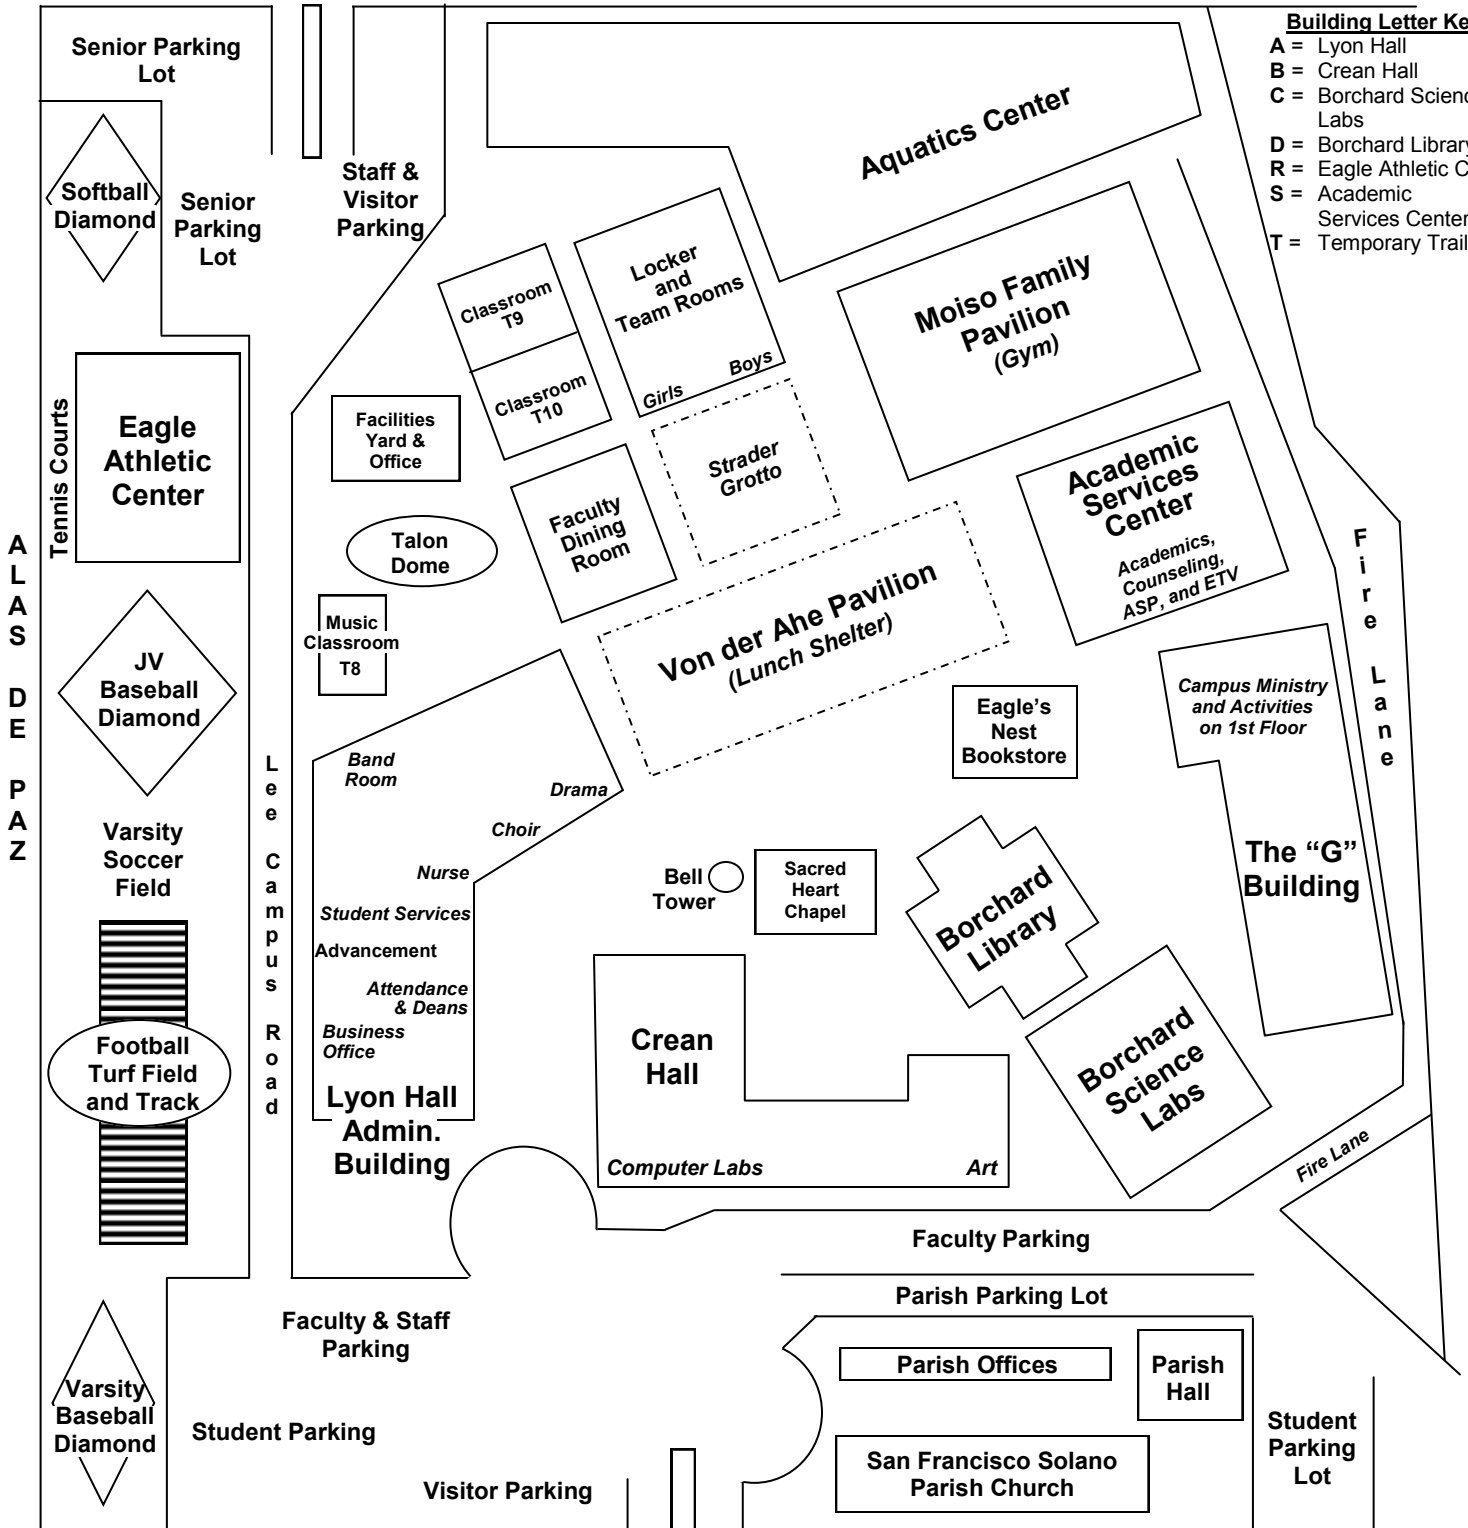

Santa Margarita Catholic High School

CAMPUS MAP

22062 Antonio Parkway * Rancho Santa Margarita, CA 92688
 (949) 766-6000 * FAX (949) 766-6005

Dove Canyon Gate

Map not to scale

PLANO TRABUCO

Coto Gate

Building Letter Key

- A = Lyon Hall
- B = Crean Hall
- C = Borchard Science Labs
- D = Borchard Library
- R = Eagle Athletic Cntr
- S = Academic Services Center
- T = Temporary Trailers

ANTONIO PARKWAY