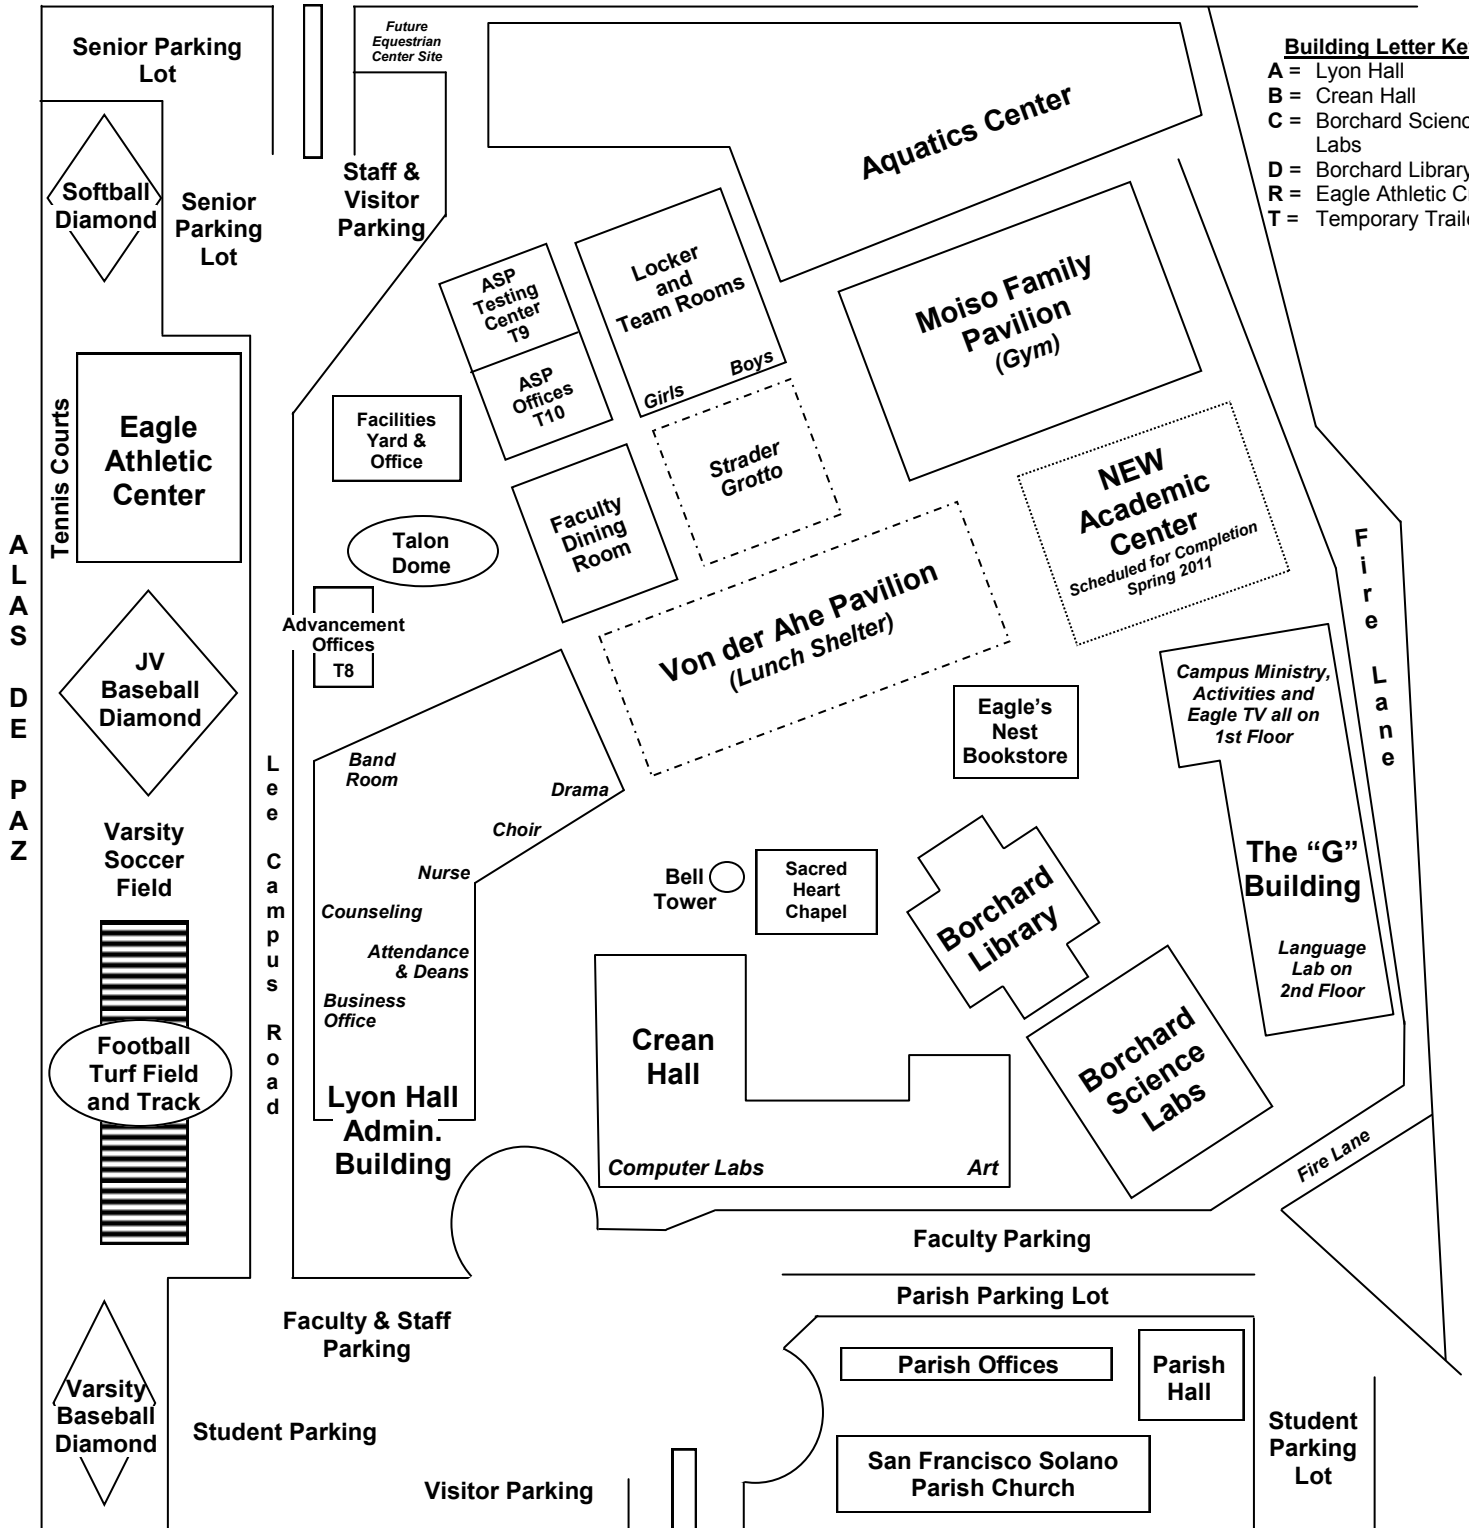

Santa Margarita Catholic High School

CAMPUS MAP

22062 Antonio Parkway * Rancho Santa Margarita, CA 92688
 (949) 766-6000 * FAX (949) 766-6005

Dove Canyon Gate

Map not to scale

Coto Gate

PLANO TRABUCO

Building Letter Key

- A = Lyon Hall
- B = Crean Hall
- C = Borchard Science Labs
- D = Borchard Library
- R = Eagle Athletic Cntr
- T = Temporary Trailers

ANTONIO PARKWAY