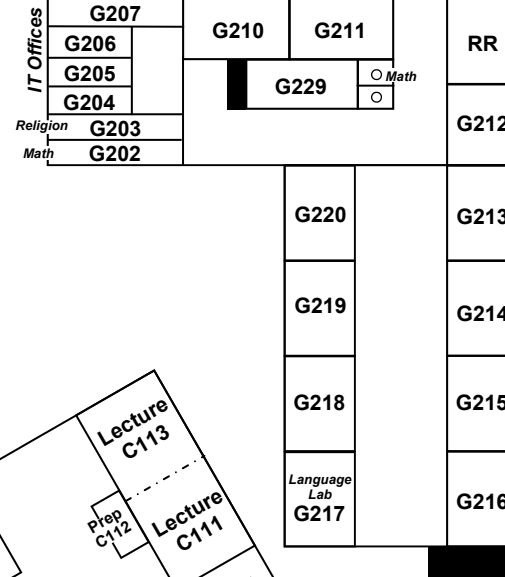

Santa Margarita Catholic High School

CLASSROOM LOCATOR

22062 Antonio Parkway * Rancho Santa Margarita, CA 92688
 (949) 766-6000 * FAX (949) 766-6005

Lyon Hall Classrooms — “A” Building

“G” Building — 1st Floor

Temporary Trailers

*T9 & T10 by Locker Rooms

“G” Building — 2nd Floor

“G” Building 3rd Floor

Crean Hall “B” Building 1st Floor

Crean Hall “B” Building 2nd Floor

Includes department offices.
 Map not necessarily to scale.