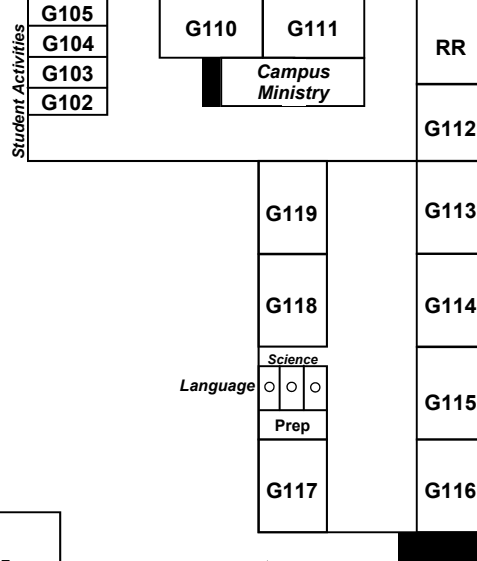

Santa Margarita Catholic High School

CLASSROOM LOCATOR

22062 Antonio Parkway * Rancho Santa Margarita, CA 92688
 (949) 766-6000 * FAX (949) 766-6005

Lyon Hall Classrooms — “A” Building

“G” Building — 1st Floor

Temporary Trailers

*T9 & T10 by Locker Rooms

“G” Building — 2nd Floor

“G” Building 3rd Floor

Crean Hall “B” Building 1st Floor

Crean Hall “B” Building 2nd Floor

Includes department offices.
 Map not necessarily to scale.