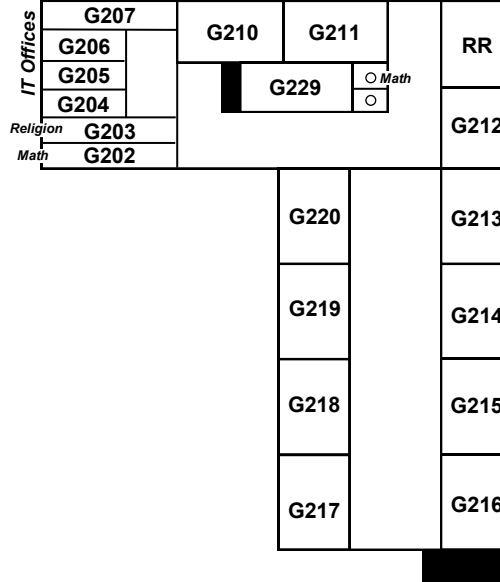

“G” Building — 2nd Floor