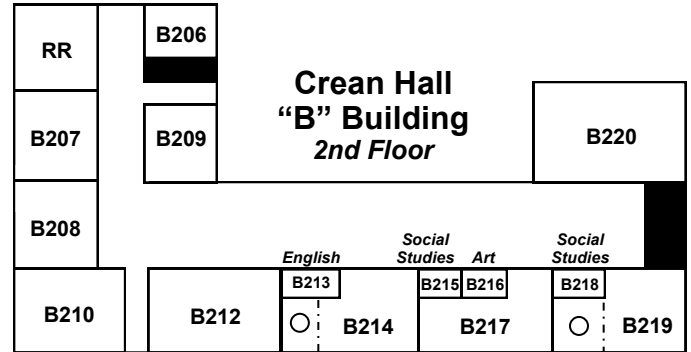

Santa Margarita Catholic High School CLASSROOM LOCATOR

22062 Antonio Parkway * Rancho Santa Margarita, CA 92688
(949) 766-6000 * FAX (949) 766-6005

Lyon Hall Classrooms "A" Building