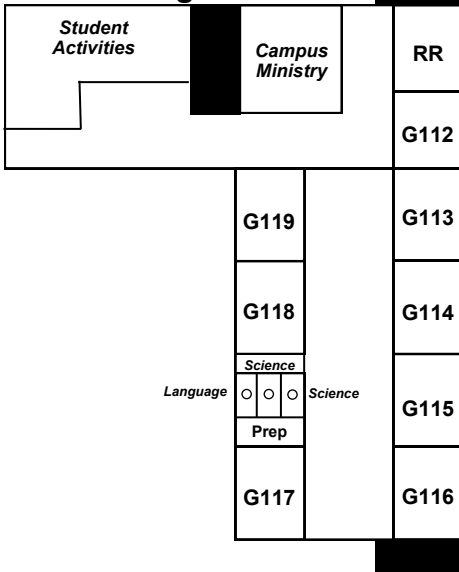

“G” Building — 1st Floor