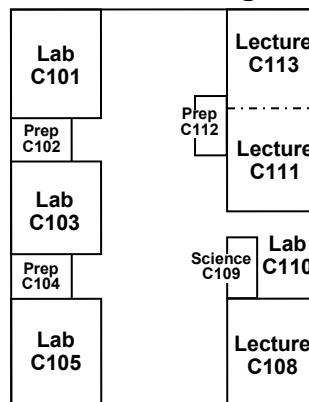

## Lyon Hall Classrooms "A" Building

## Borchard Science Labs "C" Building

## Eagle Athletic Center "R" Building

*R215 on the 2nd floor is the only student classroom in this building.  
The EAC is located at the back of campus at the far end of the Football Field.*

- 1st Floor:** Trainers Office, Weight Room, and Concession Stand  
**2nd Floor:** Health Classroom R215, Eagle Athletic Center Conference Room, Football Offices, and Wrestling Center  
**3rd Floor:** Athletic Offices and Banquet Center