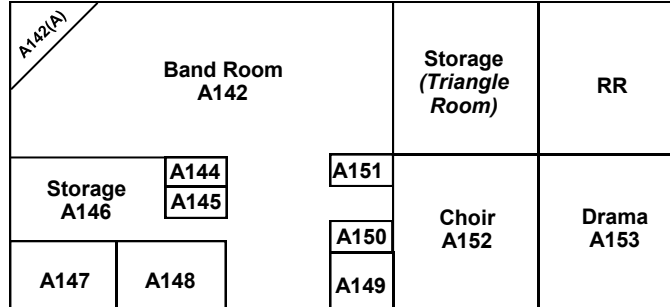

Santa Margarita Catholic High School CLASSROOM LOCATOR

22062 Antonio Parkway * Rancho Santa Margarita, CA 92688
(949) 766-6000 * FAX (949) 766-6005

Lyon Hall Classrooms "A" Building