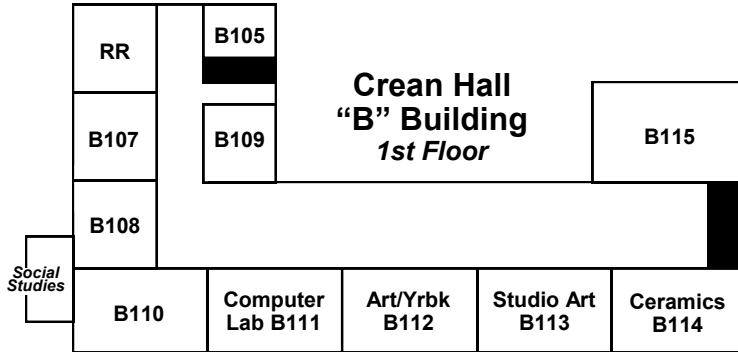

## Lyon Hall Classrooms "A" Building

## Eagle Athletic Center "R" Building

*R215 on the 2nd floor is the only student classroom in this building.  
The EAC is located at the back of campus at the far end of the Football Field.*

- 1st Floor:** Trainers Office, Weight Room, and Concession Stand  
**2nd Floor:** Health Classroom R215, Eagle Athletic Center Conference Room, Football Offices, and Wrestling Center  
**3rd Floor:** Athletic Offices and Banquet Center