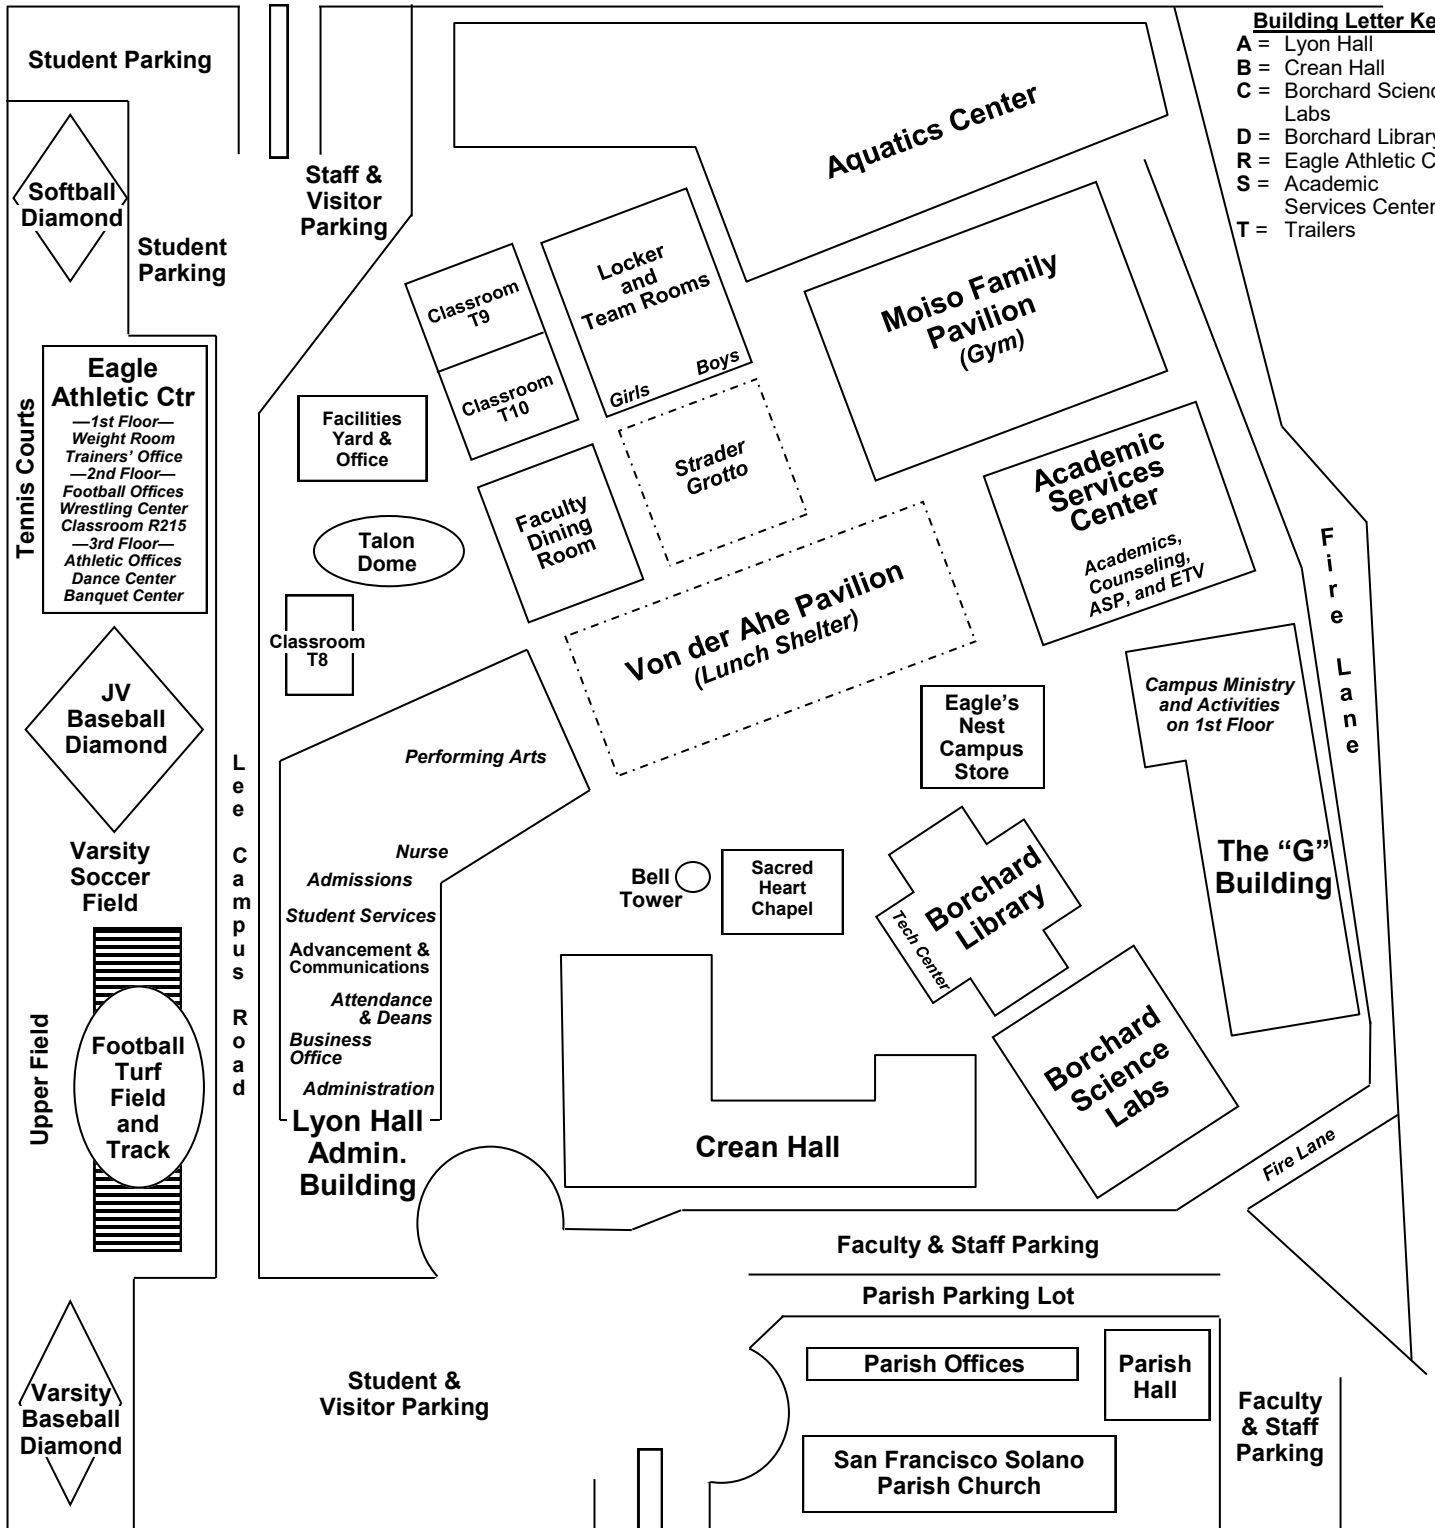

Santa Margarita Catholic High School CAMPUS MAP

22062 Antonio Parkway * Rancho Santa Margarita, CA 92688
(949) 766-6000 * FAX (949) 766-6005

Dove Canyon Gate

Map not to scale

PLANO TRABUCO

Coto Gate

Building Letter Key

- A** = Lyon Hall
- B** = Crean Hall
- C** = Borchard Science Labs
- D** = Borchard Library
- R** = Eagle Athletic Ctr
- S** = Academic Services Center
- T** = Trailers

ANTONIO PARKWAY

Fall 2018