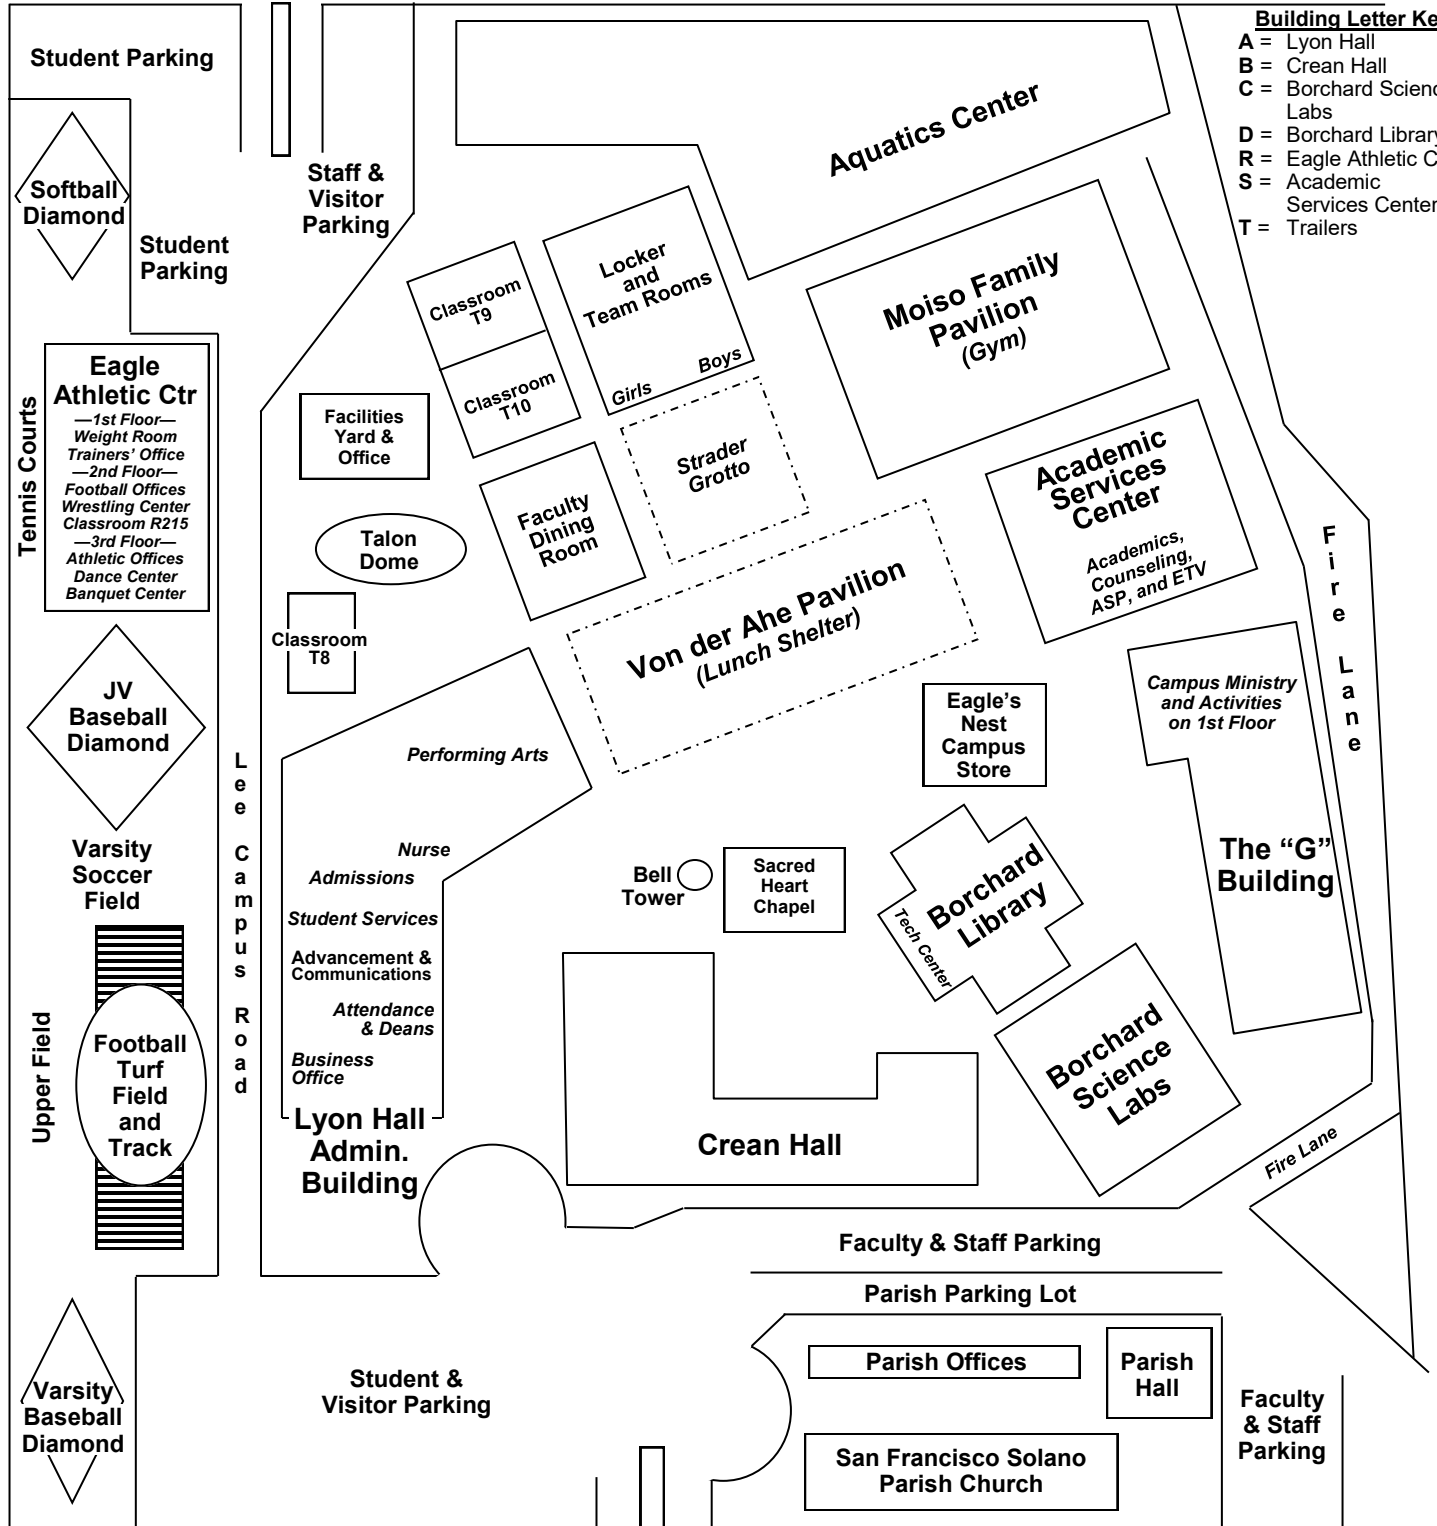

Santa Margarita Catholic High School CAMPUS MAP

22062 Antonio Parkway * Rancho Santa Margarita, CA 92688
(949) 766-6000 * FAX (949) 766-6005

Dove Canyon Gate

Map not to scale

PLANO TRABUCO

Coto Gate

Building Letter Key

- A = Lyon Hall
- B = Crean Hall
- C = Borchard Science Labs
- D = Borchard Library
- R = Eagle Athletic Ctr
- S = Academic Services Center
- T = Trailers

ANTONIO PARKWAY

Fall 2019